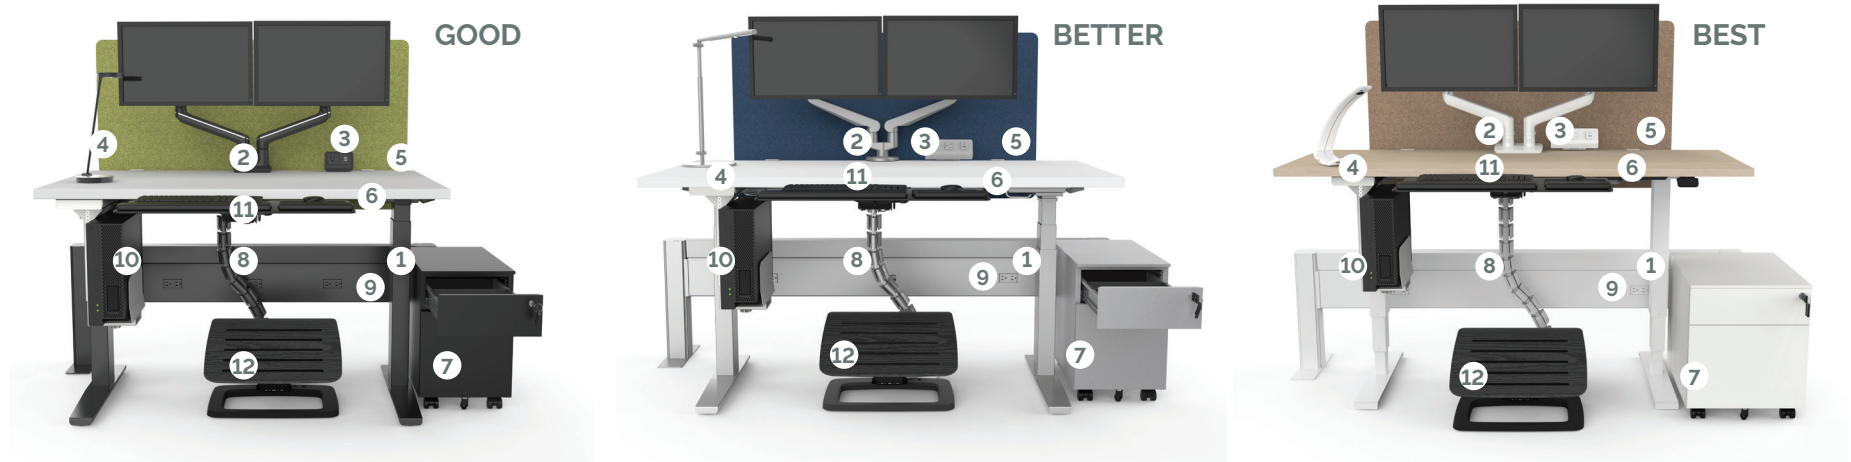

## 12 Point Workstation - Comparison Chart

		Cost Effective Option (GOOD)	Mid-Range Options (BETTER)	Feature Rich Options (BEST)
1	Electric height adjustable table base	Triumph	VictoryLX	All-Flex
2	Dual monitor arm	Sena2	Edge2	Rising2
3	Personal desktop power	FlexCharge3	FlexCharge4	FlexCharge4CX
4	Single arm LED task light	Lily-LED	Lustre	Amble Performance
5	Privacy/Modesty screen	Centro	Centro	Centro
6	Cable management undermount tray	Trough-18	Deluxe Trough Kit	Netta
7	Mobile storage pedestal	MP Slim	MP Slim	MP Standard
8	Cable management spine	Conceal	Conceal	Conceal
9	Power and data solution	Railway	Railway	Railway
10	Small profile CPU holder	CPU Mini	CPU Mini	CPU Mini
11	Keyboard combo solution	Solution2	Solution All-Fit	Solution All-Fit
12	Adjustable Foot Support	Hana Foot Support	Hana Foot Support	Hana Foot Support